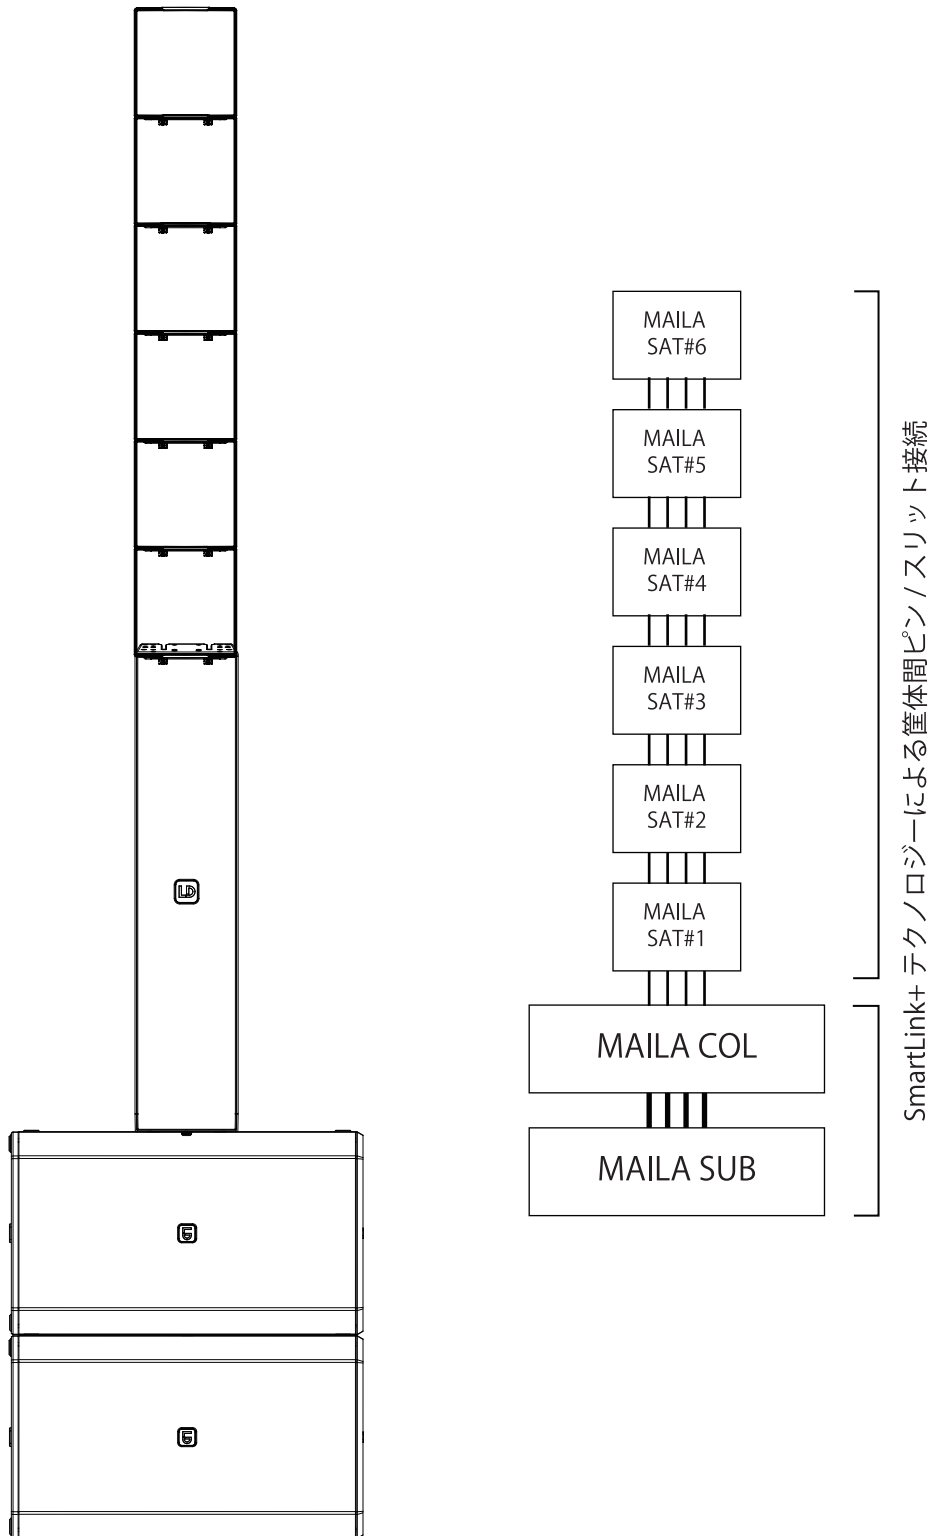

MAILA "L"パッケージ

名 称	メーカー名	型 番	標準価格(税込)
サテライトユニット	LD SYSTEMS	MAILA SAT	オープンプライス
MF拡張/パワーアンプユニット	LD SYSTEMS	MAILA COL	オープンプライス
パワーサブウーハー	LD SYSTEMS	MAILA SUB	オープンプライス