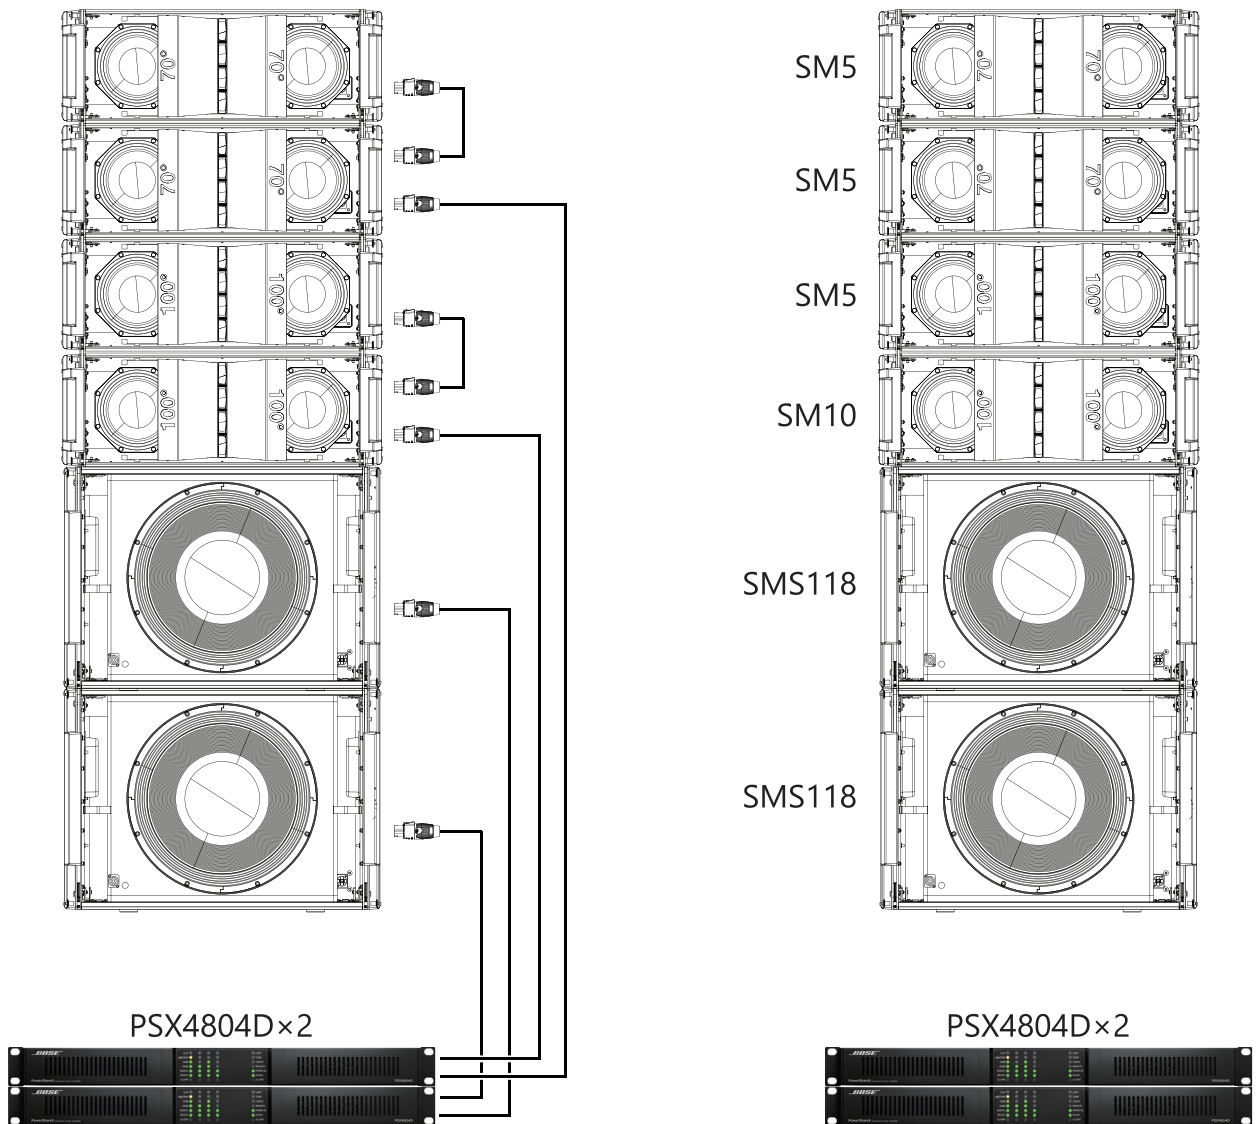

名 称	メーカー名	型 番	標準価格(税込)
2Wayフルレンジモジュール	BOSE PROFESSIONAL	SM5	オープンプライス
2Wayフルレンジモジュール	BOSE PROFESSIONAL	SM10	オープンプライス
18インチサブウーハー	BOSE PROFESSIONAL	SMS118	オープンプライス
DSP内蔵4800Wシェアリング4chパワーアンプ	BOSE PROFESSIONAL	PSX4804D	オープンプライス