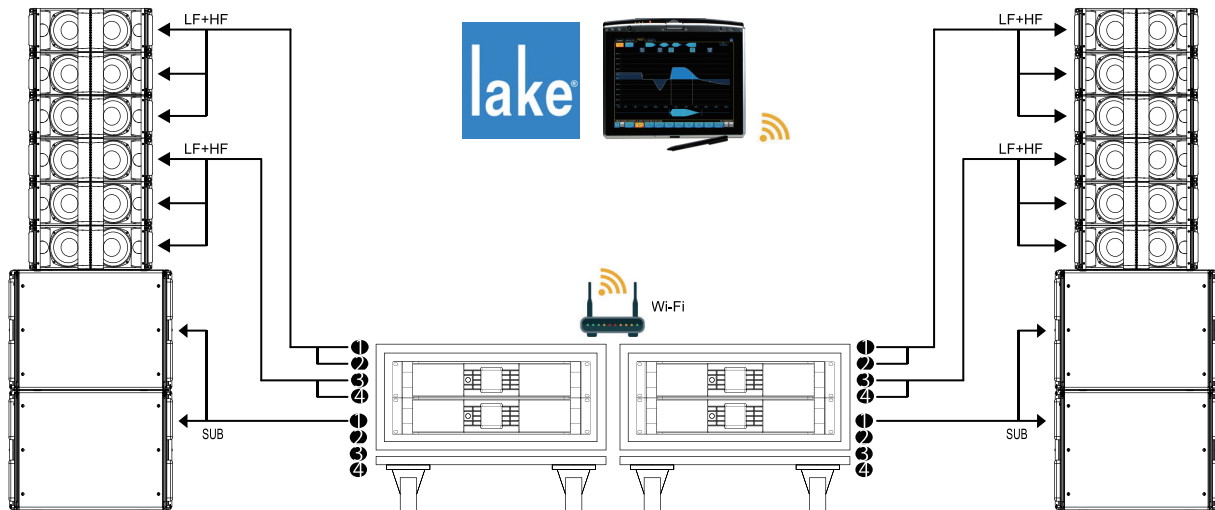

LAKE Controllerにてシステム制御

リワイアー株式会社 www.rewire.co.jp TEL045-482-6077 info@rewire.co.jp

名 称	メーカー名	型 番	標準価格(税込)
7 inch 2-way Line Array Cabinet	ADAMSON	S7	オープンプライス
19 inch Sub Woofer	ADAMSON	S119	オープンプライス
4-ch Amplifier with DSP (20,000W)	Lab Gruppen	PLM20K44	オープンプライス
Lake Processor	Lab Gruppen	PLMに内蔵